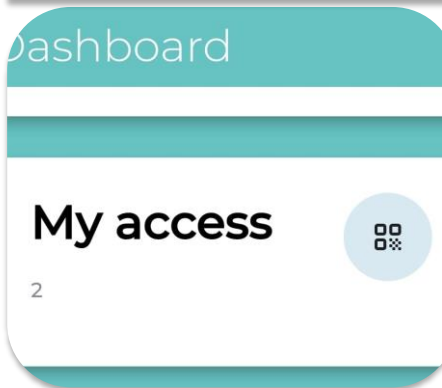

MABALINGWE ACCESS CONTROL APP

ACCESS KEY FOR PERMANENT RESIDENT / PERMANENT ACCESS

DOWNLOAD THE APP

Search for "Atthegate" (one word) in your Google Play Store or Apple App Store. Select download or install.

INSERT YOUR CELL NR

Once you have opened the app, insert your cell number for verification of registration.

Start with +27

Then enter in the OTP sent.

DASHBOARD

Click on the MY ACCESS tile

(If you have been pre-registered and depending on permissions set by the administrator)

GUARD SCANS QR CODE

Present the Access Key QR Code to the gate Guard to scan